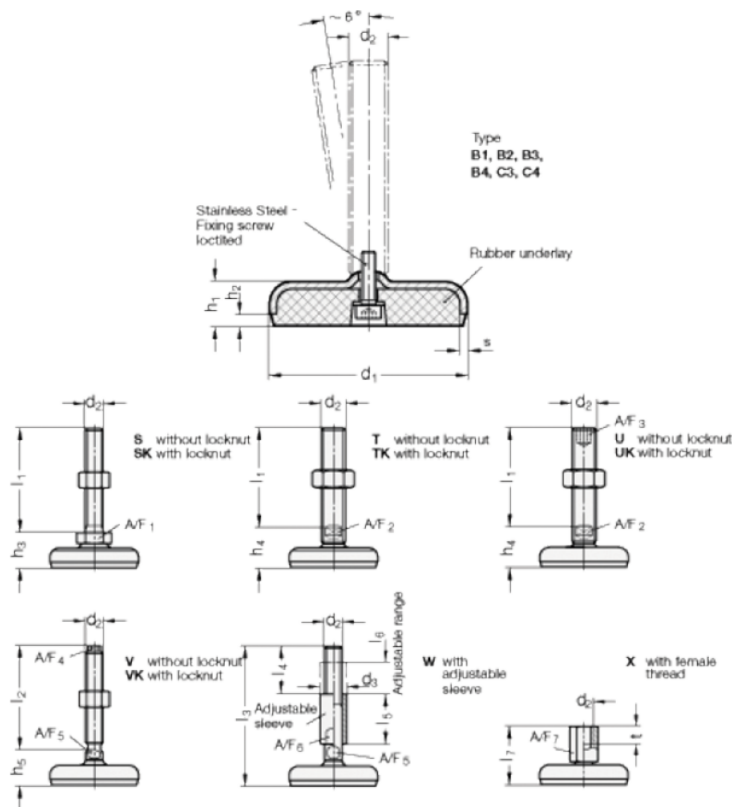

Article number: 2031100M24226C4W

Description: E+G levelling foot
GN 31-100-M24-226-C4-W

Note: W With adjustable sleeve , Hygienic Version, Wrench flat at the bottom

Measures

A/F5 = 20	l3 +4.0/0 = 226
A/F6 = 30	l4 = 67
d1 = 100	l5 = 67
d2 = 24	l6 = 42
d3 = 35	s = 3
h1 = 20	
h2 = 6	
l1 = 226	